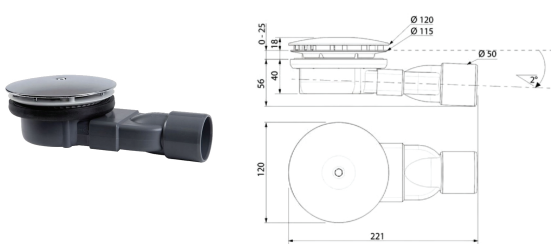

Milano shower 146x90

881-1409-01

| MAIN DATA        |           |
|------------------|-----------|
| Width            | 1455 mm   |
| Depth            | 900 mm    |
| Height           | 60 mm     |
| Weight           | 40 kg     |
| Default Material | CreaCore® |

**DESCRIPTION**

Milano shower tray made of CreaCore silky mat solid surface. Seamless and hygienic, nonporous and anti-bacterial, practical and easy to maintain, aesthetic and durable, repairable and renewable.

The pimples located in the user's area create their own unique design of the product and also give the surface of the shower tray anti-slip properties.

The wide raised area at the front edge of the shower tray allows for easy installation of glass partitions and also prevents water leakages from the shower to the bathroom floor.

Shower siphon (included in set)

| SPECIFICATION                         |             |
|---------------------------------------|-------------|
| Product Type                          | shower tray |
| From left to the center of the drain  | 727.5 mm    |
| From right to the center of the drain | 727.5 mm    |
| shower body height                    | 30 mm       |
| shower total height                   | 60 mm       |
| Anti-slip class                       | C           |