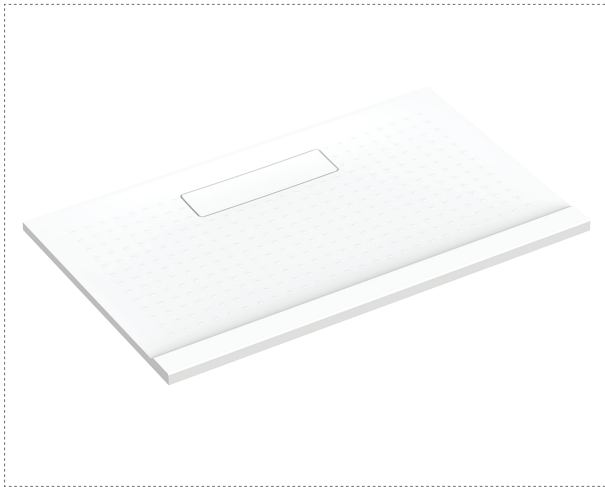

Milano shower 146x90

881-1409-01

| MAIN DATA        |           |
|------------------|-----------|
| Width            | 1455 mm   |
| Depth            | 900 mm    |
| Height           | 60 mm     |
| Weight           | 40 kg     |
| Default Material | CreaCore® |

**DESCRIPTION**

Milano shower tray made of CreaCore silky mat solid surface. Seamless and hygienic, nonporous and anti-bacterial, practical and easy to maintain, aesthetic and durable, repairable and renewable.

The pimples located in the user's area create their own unique design of the product and also give the surface of the shower tray anti-slip properties.

The wide raised area at the front edge of the shower tray allows for easy installation of glass partitions and also prevents water leakages from the shower to the bathroom floor.

Shower siphon (included in set)

| SPECIFICATION                         |             |
|---------------------------------------|-------------|
| Product Type                          | shower tray |
| From left to the center of the drain  | 727.5 mm    |
| From right to the center of the drain | 727.5 mm    |
| shower body height                    | 30 mm       |
| shower total height                   | 60 mm       |
| Anti-slip class                       | C           |